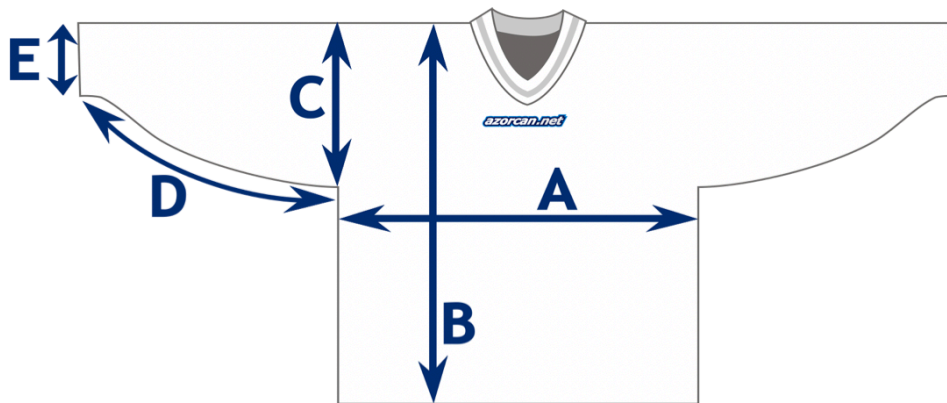

H – Team Sublimated Hoody

Azorcan Official Sublimation Size Chart

Approximate Sizing For Sublimated Hoodies and Sublimated Sweatshirts

ADULT SIZES	S	M	L	XL	2XL	3XL	5XL
Width in inches	22	23.5	25	26	27.5	29	32
Width in centimeters	56	60	64	66	70	74	81

YOUTH SIZES	4	6	8	10	12	14	16
Width in inches	14	15.5	16.5	17.5	19	20	21.5
Width in centimeters	36	39	42	45	48	51	55

K & L – Team Fan Jersey

Sublimation

Full sublimation with highest quality Italian ink.
Game jerseys double shoulders and double elbows.
Practice jerseys are a lighter material than game jerseys.
Artwork and numbers included. Names $ 5 per jersey.

Production & Delivery

Production time is 3-4 weeks from final artwork approval.
Delivery time is 5 to 7 days in Canada.

All measurements in inches.

Goalie jerseys

Goalie jerseys have wider arms.

YOUTH SUBLIMATED JERSEYS

	YXS	YS	YM	YL
A - Chest	19	20	21	22
B - Length	25	26	27	28
C - Armhole	10.5	11	11.5	12
D - Sleeve	15.5	16	16.75	17.25
E - Cuff	5.25	5.25	5.75	5.75

GAME JERSEY FABRIC
160/200 GSM mesh dri fit

PRACTICE JERSEY FABRIC
280 GSM mesh dri fit

ADULT SUBLIMATED JERSEYS

	S	M	L	XL	2XL	3XL	4XL
A - Chest	23	24	25	26	27	28	29
B - Length	29	30	31.5	32.5	33.5	34.5	35.5
C - Armhole	12.5	13	13.5	13.5	14	14	14.5
D - Sleeve	19.5	20	21	21	21.5	21.5	22
E - Cuff	6.25	6.5	7	7	7	7	7