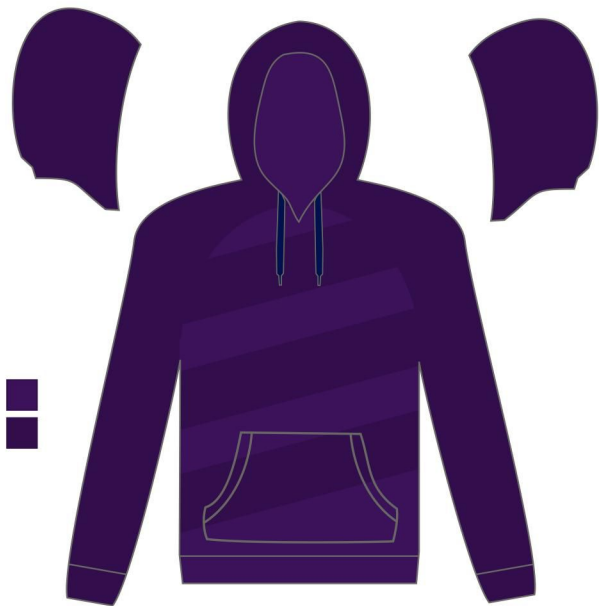

MADRID

CROATIA

LIGHTNING

NEW YORK

STARS

BENGALS