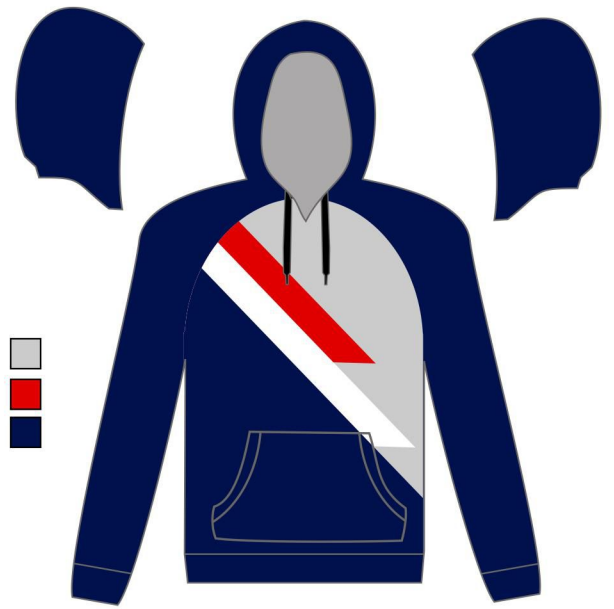

THREE UP

TAKE OFF

NORTHWEST

TRICOLORE

ARCTIC

MAPLE

DRIVER

RACING