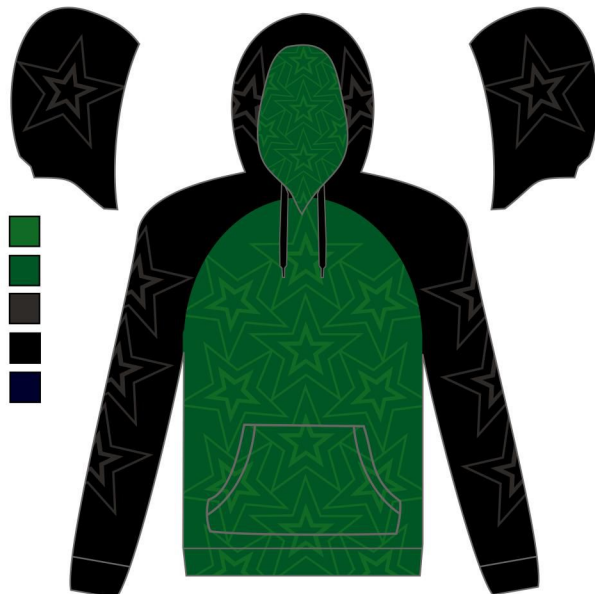

MADRID

CROATIA

LIGHTNING

NEW YORK

STARS

BENGALS