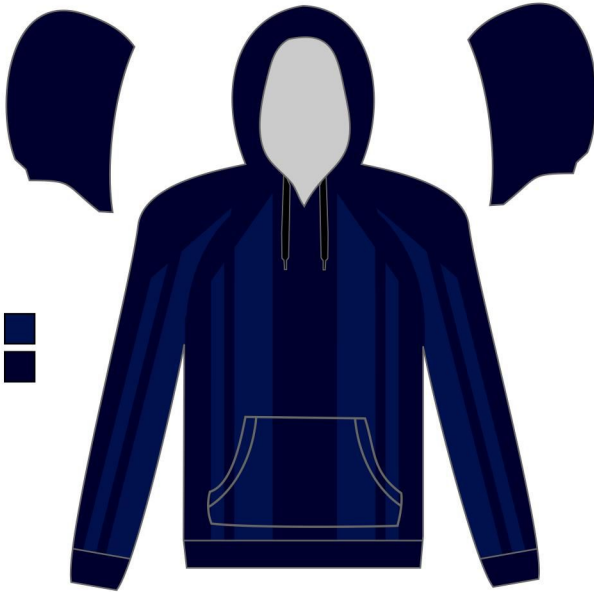

DENMARK

MEXICO

FRANCE

PARIS

STRIPES

SOVIET