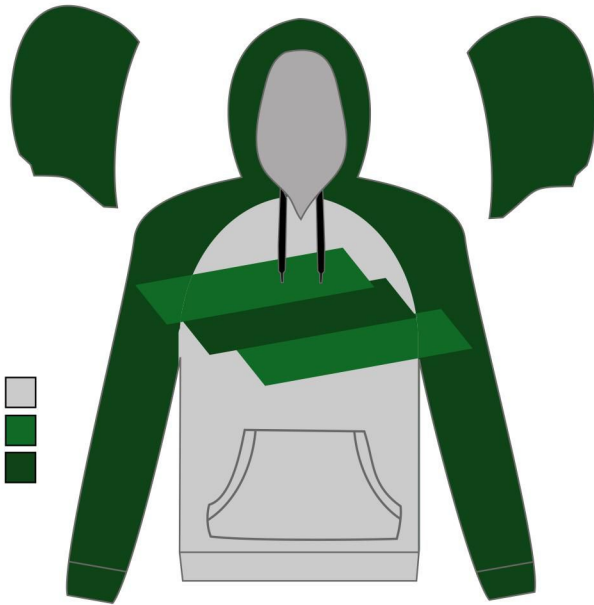

SASKY

ALPINE

PALMS

INCLINE

THREE UP

TAKE OFF