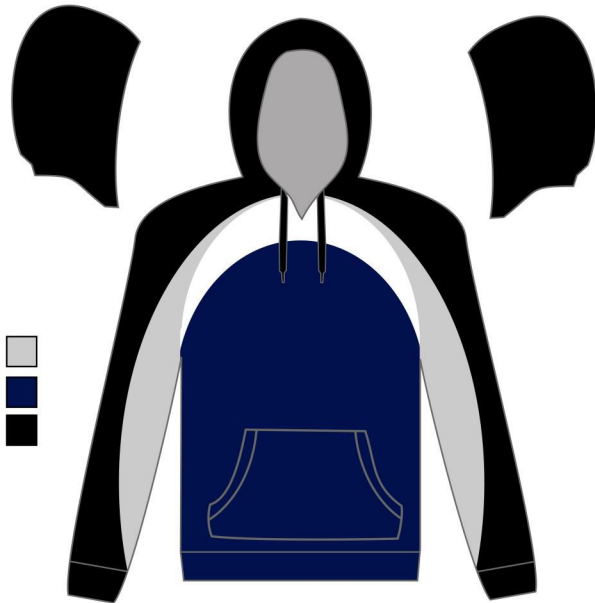

THREE UP

TAKE OFF

NORTHWEST

TRICOLORE

ARCTIC

MAPLE

DRIVER

RACING