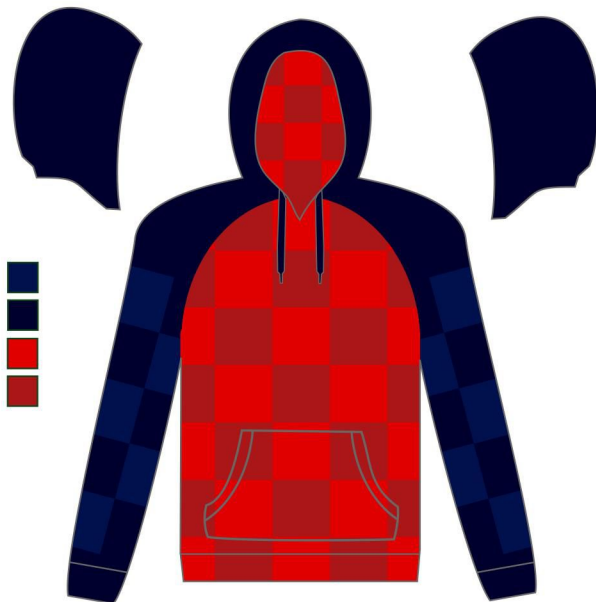

MADRID

CROATIA

LIGHTNING

NEW YORK

STARS

BENGALS