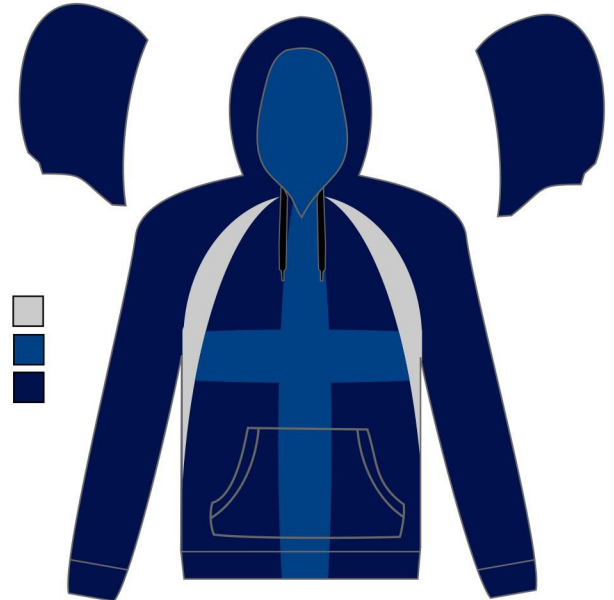

NORDIC

COMBOYS

WHALERS

RED WINGS

CAMO

FINLAND