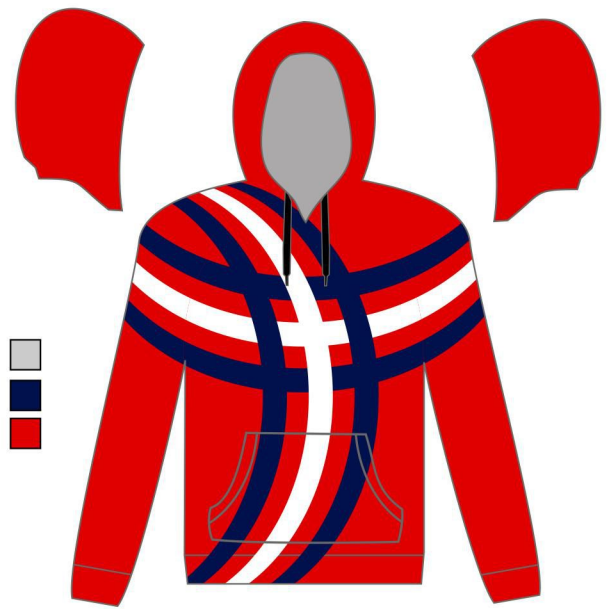

PATRIOTS

NORWAY

ZOOM

ROCKIES

UPTICK

ARGOS