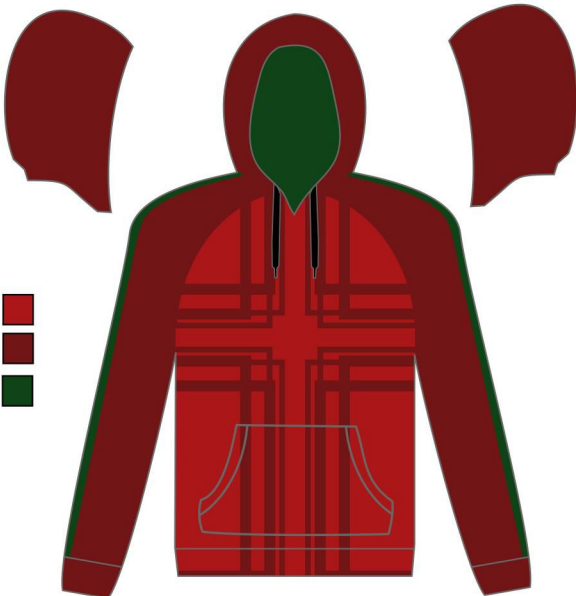

BRITAIN

GALAXY

SPAIN

ITALIA

PORTUGAL

BRAZIL