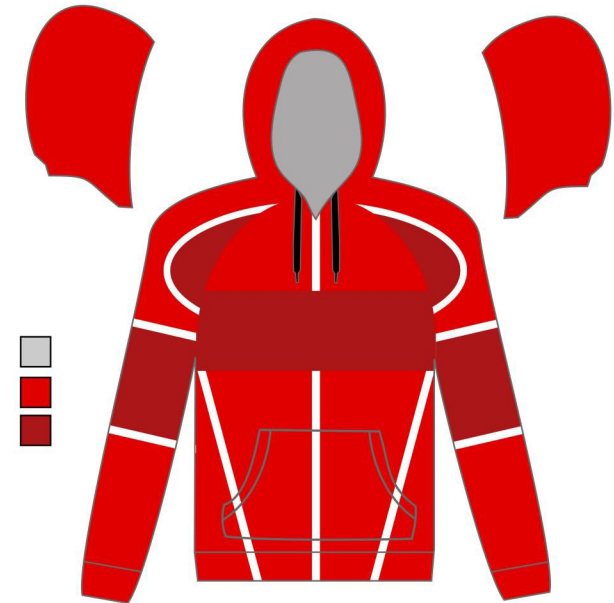

THREE UP

TAKE OFF

NORTHWEST

TRICOLORE

ARCTIC

MAPLE

DRIVER

RACING