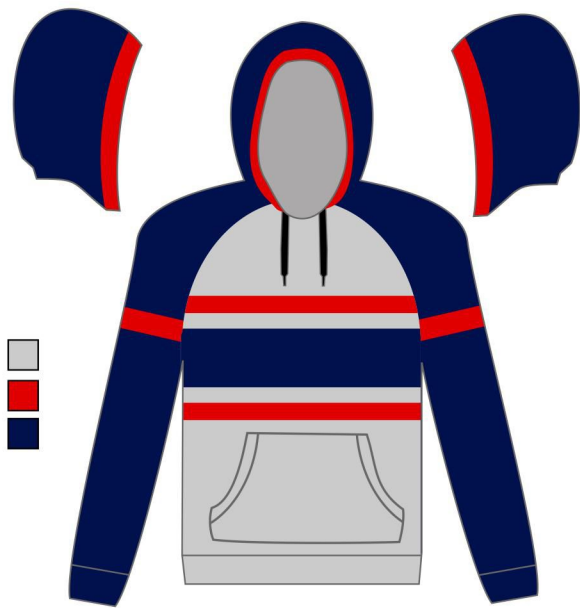

PATRIOTS

NORWAY

ZOOM

ROCKIES

UPTICK

ARGOS