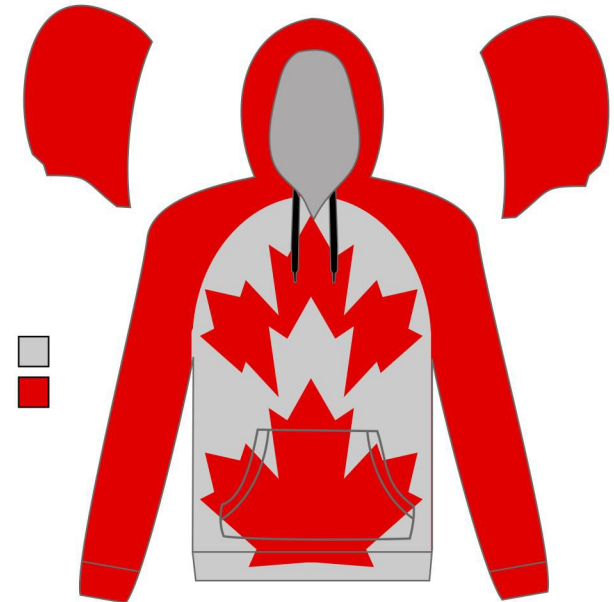

THREE UP

TAKE OFF

NORTHWEST

TRICOLORE

ARCTIC

MAPLE

DRIVER

RACING